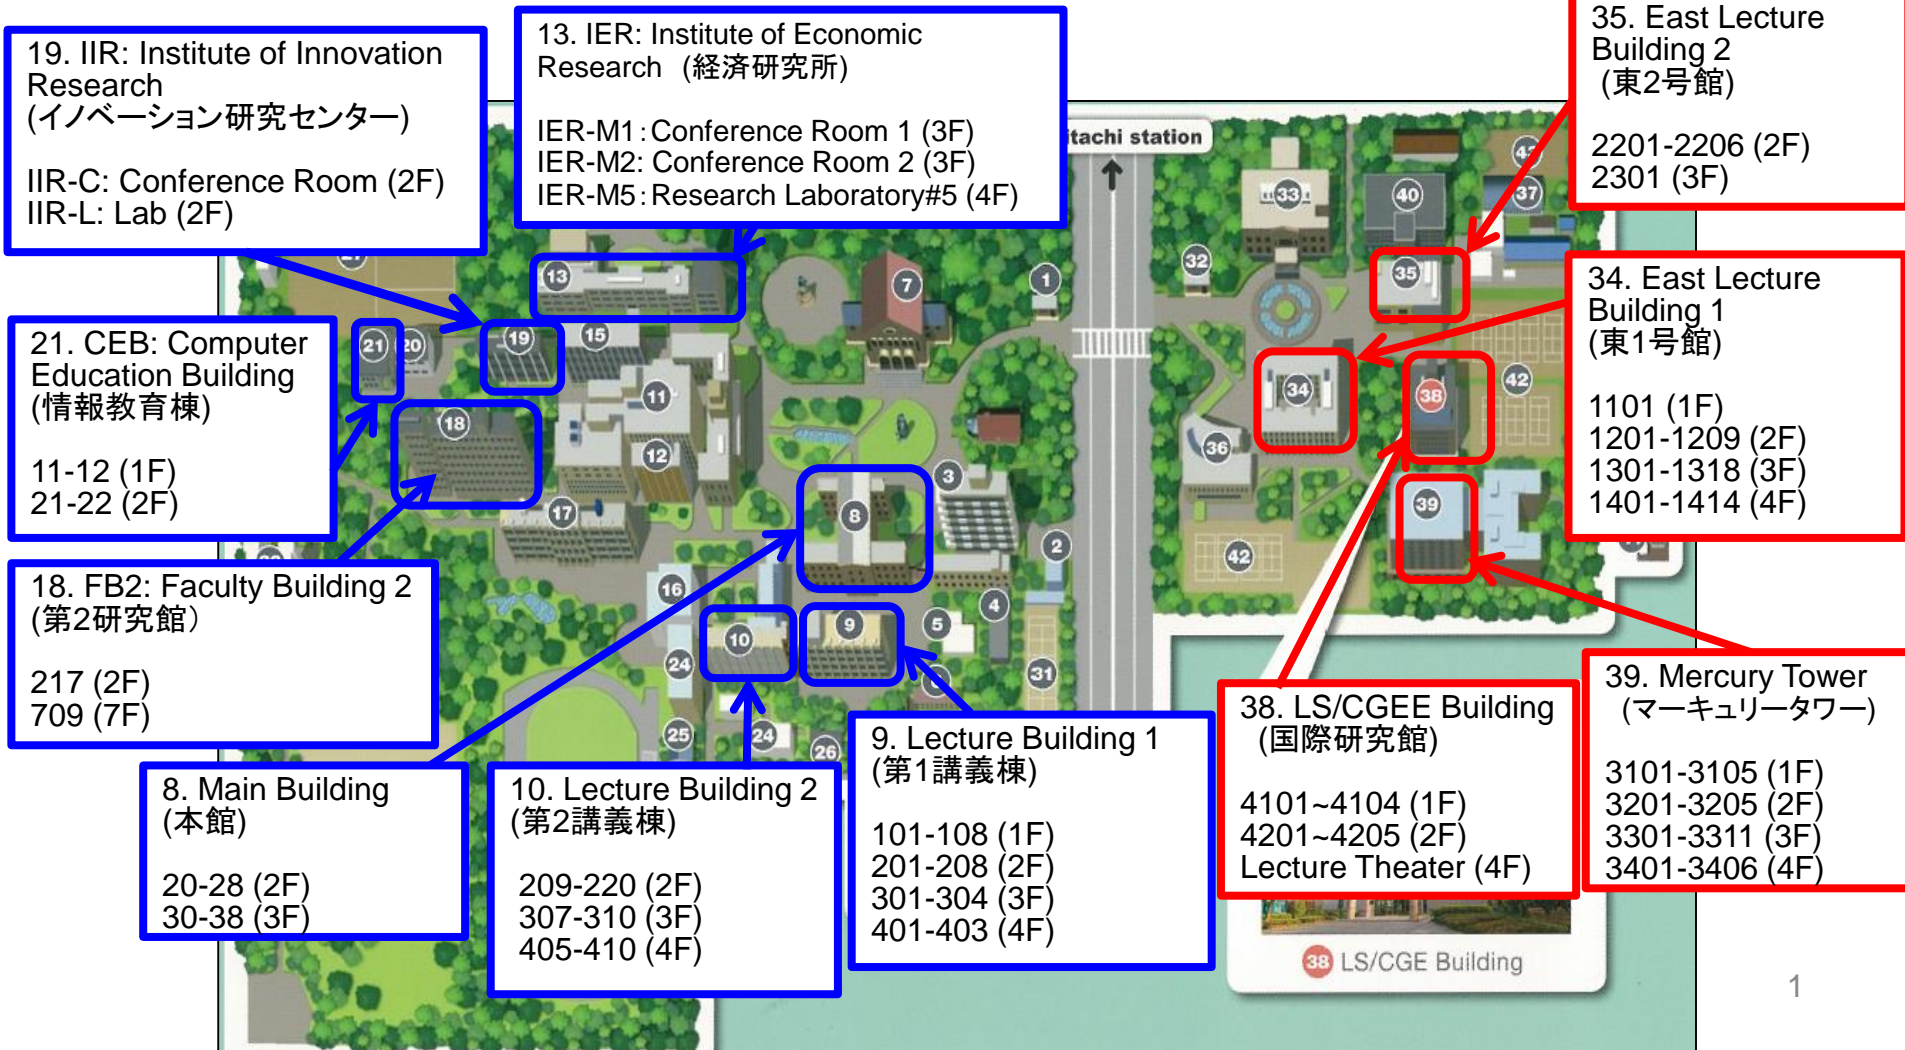

~Classrooms 教室編~

[Classrooms]

- 8. Main Building (本館), West Campus <2-digit number>
- 9. Lecture Building 1 (第1講義棟), West Campus <3-digit number>
- 10. Lecture Building 2 (第2講義棟), West Campus <3-digit number>
- 13. IER: Conference Rooms on 3F of Institute of Economic Research (経済研究所会議室), West Campus
- 19. IIR-C / IIR-L: Conference Room / Lab, 2F of Institution of Innovation Research (イノベーション研究センター), West Campus
- 21. CEB: Computer Education Building (情報教育棟), West Campus

- 34. East Lecture Building 1 (東1号館), East Campus <4-digit number starting with 1>
- 35. East Lecture Building 2 (東2号館), East Campus <4-digit number starting with 2>
- 38. CGEE : LS/CGEE Building (国際研究館), East Campus
- 39. Mercury Tower (マーキュリータワー), East Campus <4-digit number starting with 3>

19. IIR: Institute of Innovation Research (イノベーション研究センター)
IIR-C: Conference Room (2F)
IIR-L: Lab (2F)

13. IER: Institute of Economic Research (経済研究所)
IER-M1: Conference Room 1 (3F)
IER-M2: Conference Room 2 (3F)
IER-M5: Research Laboratory#5 (4F)

21. CEB: Computer Education Building (情報教育棟)
11-12 (1F)
21-22 (2F)

18. FB2: Faculty Building 2 (第2研究館)
217 (2F)
709 (7F)

8. Main Building (本館)
20-28 (2F)
30-38 (3F)

10. Lecture Building 2 (第2講義棟)
209-220 (2F)
307-310 (3F)
405-410 (4F)