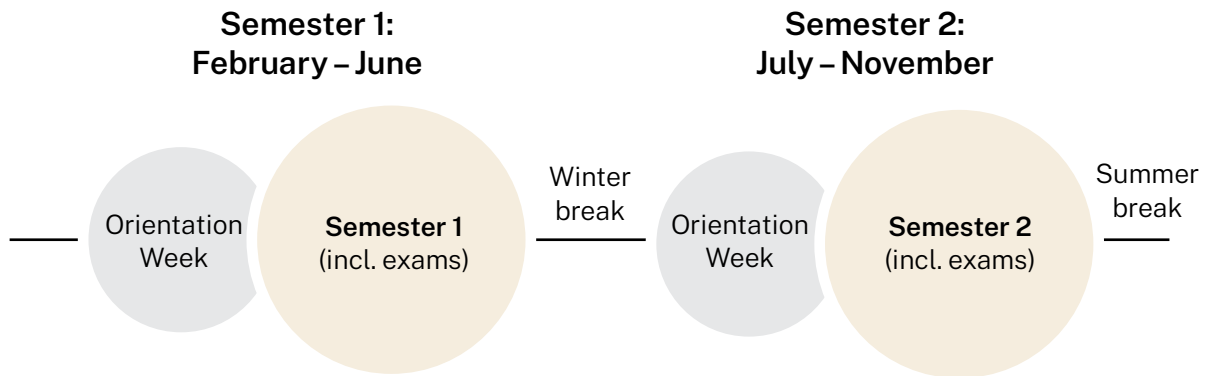

University calendar dates

ANU calendar: <http://www.anu.edu.au/directories/university-calendar>