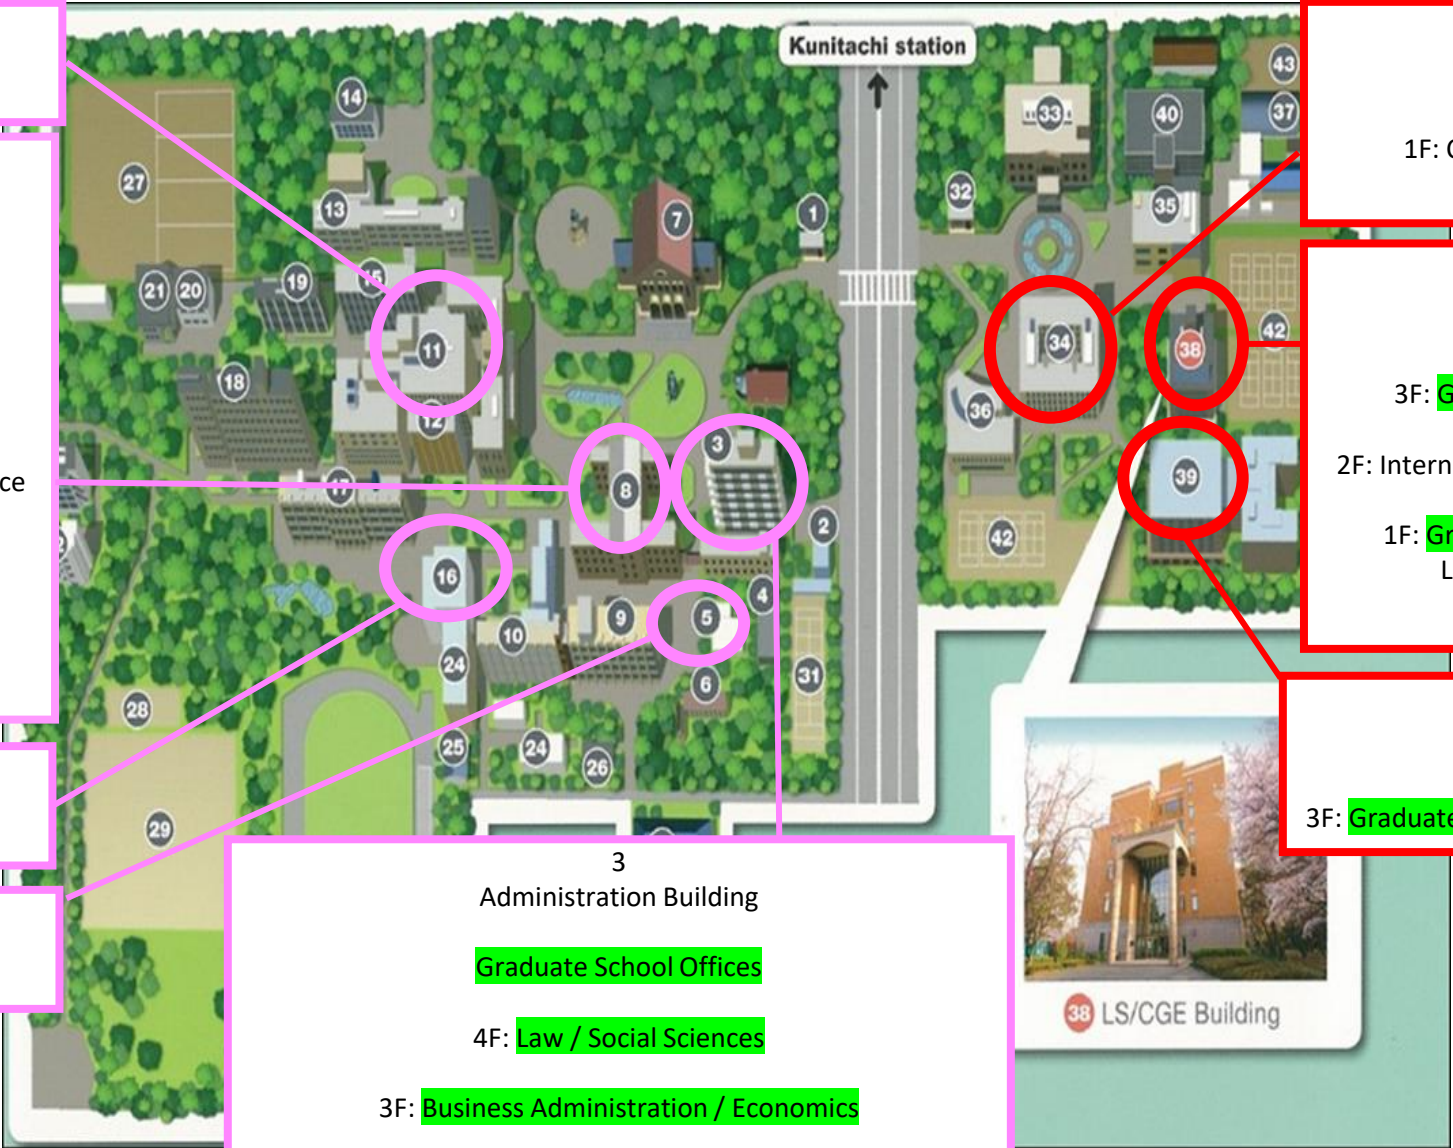

Facilities

West Campus

East Campus

11
Library

8
Main Building

1F
Educational Affairs Division

- Certificates (for **UG**)
- Student ID card (for **UG**)

Study Abroad Section (Inbound)

- Student Exchange Coordinator's Office

Student Services Division

- Residence hall matters
- Japanese pensions
- Part-time jobs
- Lost & Found

16
West Plaza ▪ Cafeteria

5
Health Center

3
Administration Building

Graduate School Offices

4F: **Law / Social Sciences**

3F: **Business Administration / Economics**

34
East Lecture Building 1

1F: Center for Global Education and Exchange
HGP Coordinator's Office

38
LS/CGEE Building

3F: **Graduate School of Language Society Office**

2F: International Student & Study Abroad Advising Office

1F: **Graduate School of Social Data Science Office**
Language Community, Tutorial Services

39
Mercury Tower