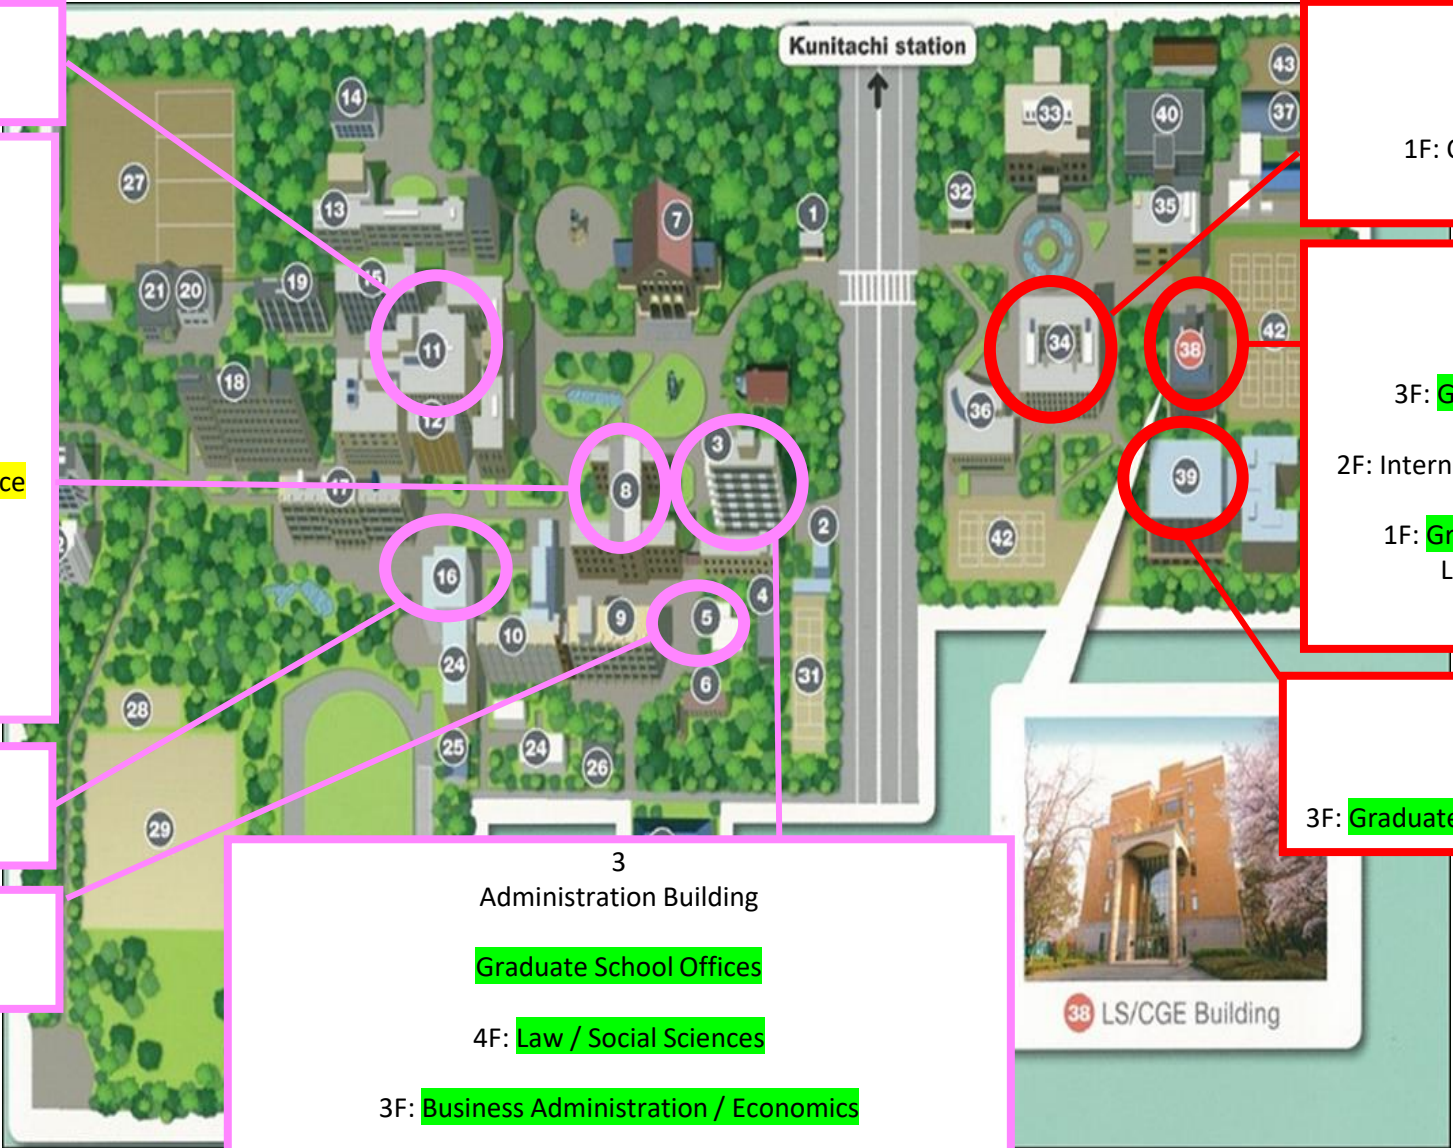

Facilities

West Campus

East Campus

11
Library

8
Main Building

1F
Educational Affairs Division
 • Certificates (for **UG**)
 • Student ID card (for **UG**)
Study Abroad Section (Inbound)
 • Student Exchange Coordinator's Office

Student Services Division
 • Residence hall matters
 • Japanese pensions
 • Part-time jobs
 • Lost & Found

16
West Plaza • Cafeteria

5
Health Center

3
Administration Building
Graduate School Offices
 4F: **Law / Social Sciences**
 3F: **Business Administration / Economics**

34
East Lecture Building 1
 1F: Center for Global Education and Exchange
 HGP Coordinator's Office

38
LS/CGEE Building
 3F: **Graduate School of Language Society Office**
 2F: International Student & Study Abroad Advising Office
 1F: **Graduate School of Social Data Science Office**
 Language Community, Tutorial Services

39
Mercury Tower
 3F: **Graduate School of International and Public Policy Office**

38 LS/CGE Building